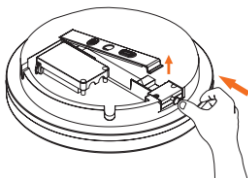

Manual Instructions

Voltage:220-240V

Power:18W

Battery Type: Li-ion

Battery Voltage:3.7V 2600mAh

Ambient Temp.:0°C-40°C

Mounting Type: Surface Mounted

Lumen Output: Warm white 1700lm

Cool White 1800lm

Day Light 1850lm

Frequency:50/60Hz

Duration:3hrs,2w

Class:II

Charging Time:16 Hours

IP Rating:IP65

Remove the product from the box and inspect it for any damage.If you believe the product to be damaged or otherwise unsound,DO Not install the product.Please pack it back into its box and return it to the Place of purchase for replacement.If the product is satisfactory,proceed with the installation.

INSTALLATION

1

2

3

4

WW 3000K

CW 4000K

DL 6500K

Set desired colour temperature

5

6

Importálja / imported by: MIXVILL Kft.
HUNGARY 4002 Debrecen, Domokos Márton út 3.
Származási hely: Kína Made in China

www.mixvill.hu