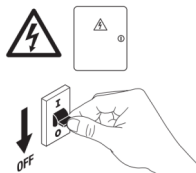

INSTALLATION

1

2