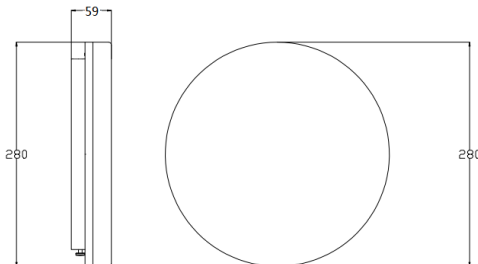

Manual Instructions

Voltage:220-240V

Power:18W

Battery Type: Li-ion

Battery Voltage:3.7V 2600mAh

Ambient Temp.:0°C-40°C

Mounting Type: Surface Mounted

Lumen Output: Warm white 1700lm

Cool White 1800lm

Day Light 1850lm

Frequency:50/60Hz

Duration:3hrs,2w

Class:II

Charging Time:16 Hours

IP Rating:IP65

Remove the product from the box and inspect it for any damage.If you believe the product to be damaged or otherwise unsound,DO Not install the product.Please pack it back into its box and return it to the Place of purchase for replacement.If the product is satisfactory,proceed with the installation.